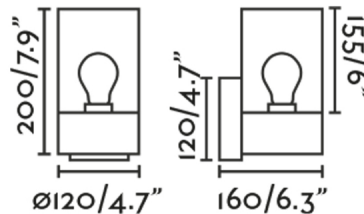

General characteristics

Type	I
IP	65
voltage	100V-240V
Hertz	50/60Hz
Power	15W

Material

Body/Structure	Aluminium
Diffuser	Glass

Finish

Body/Structure	Dark Grey
Diffuser	Smoked

Lighting characteristics

Light source included	NO
Light source	E27
Bulb socket included	